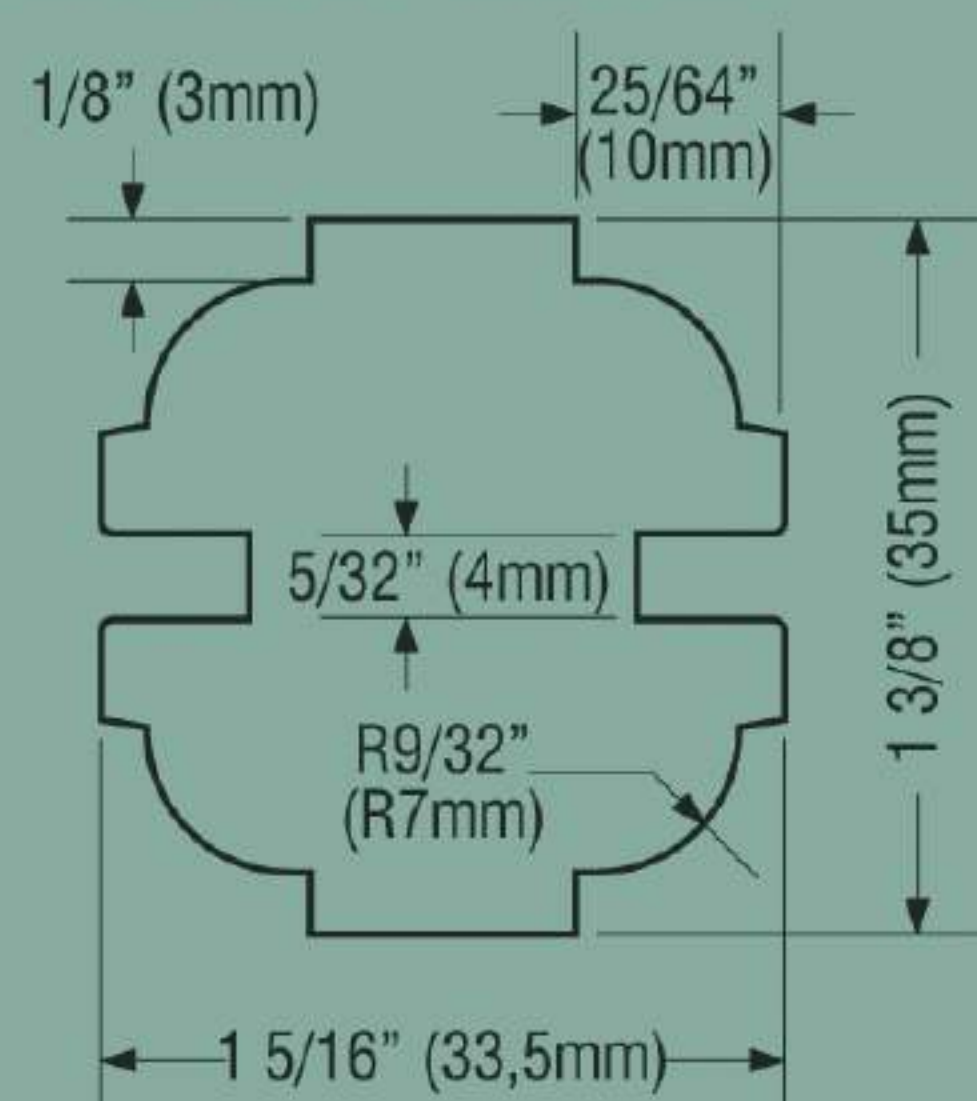

CROSS RAIL / MULLION PROFILE