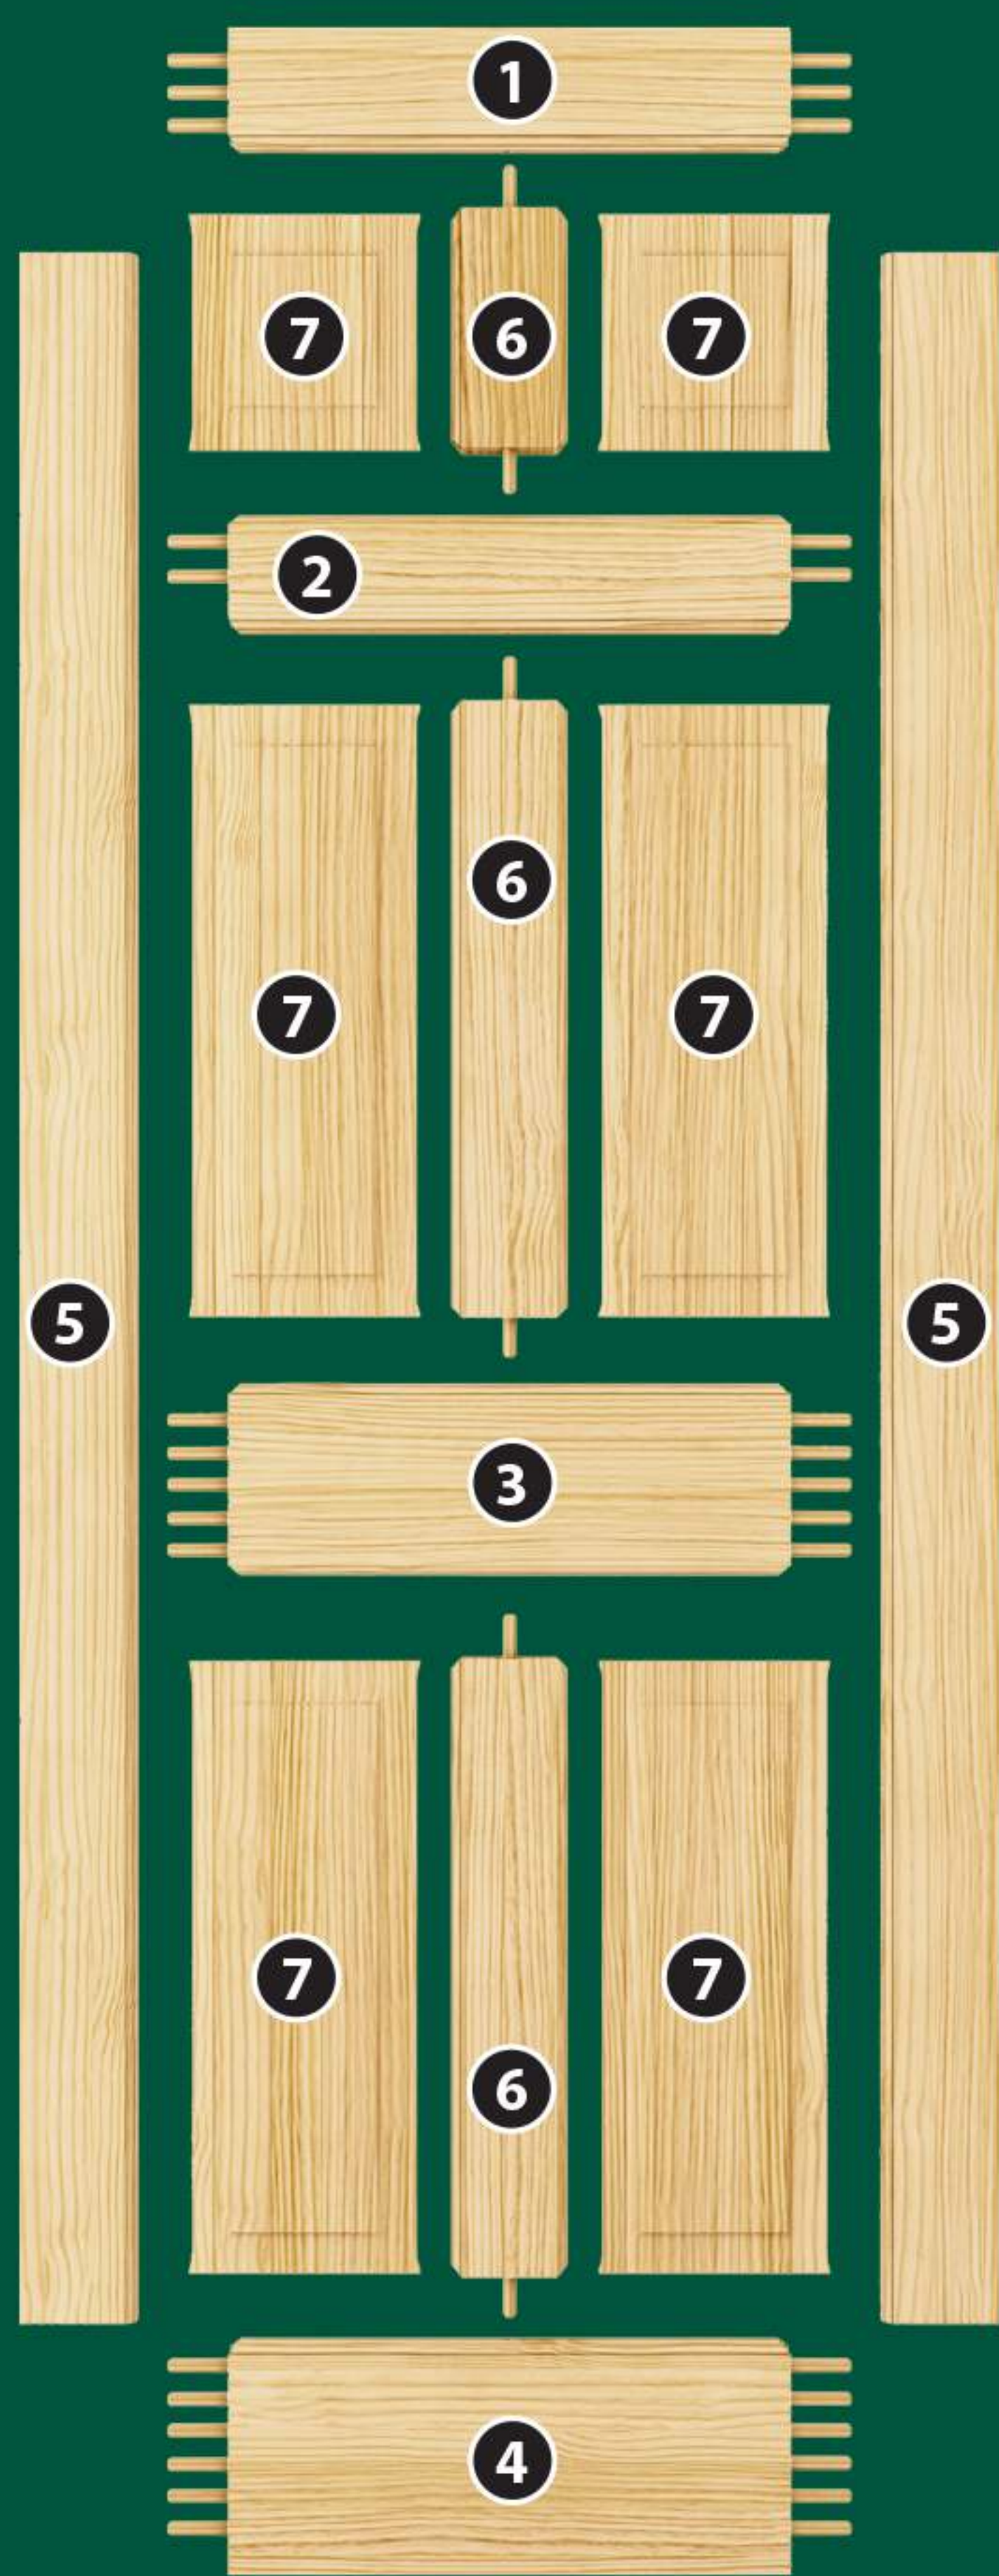

FRAMEPORT®

July 1, 2016

- Colonial
- Shaker
- Louver
- French
- Bifold

Frameport Colonial Stile and Rail Pine Doors

FEATURES:

- Top & bottom of door is factory sealed for reliable performance
- 1-3/8" interior wood door
- Suitable for staining or painting
- Environmentally friendly, FSC Certified
- 5-year limited warranty
- All doors are full and square and are shipped with polyolefin wrap

1. Top Rail
2. Cross Rail
3. Lock Rail
4. Bottom Rail
5. Stile
6. Mullion
7. Raised Panel

Double or single hip profile for artisan crafted look

Full 3/4" thick panel

Vertical grain for beautiful appearance and uniform finishing