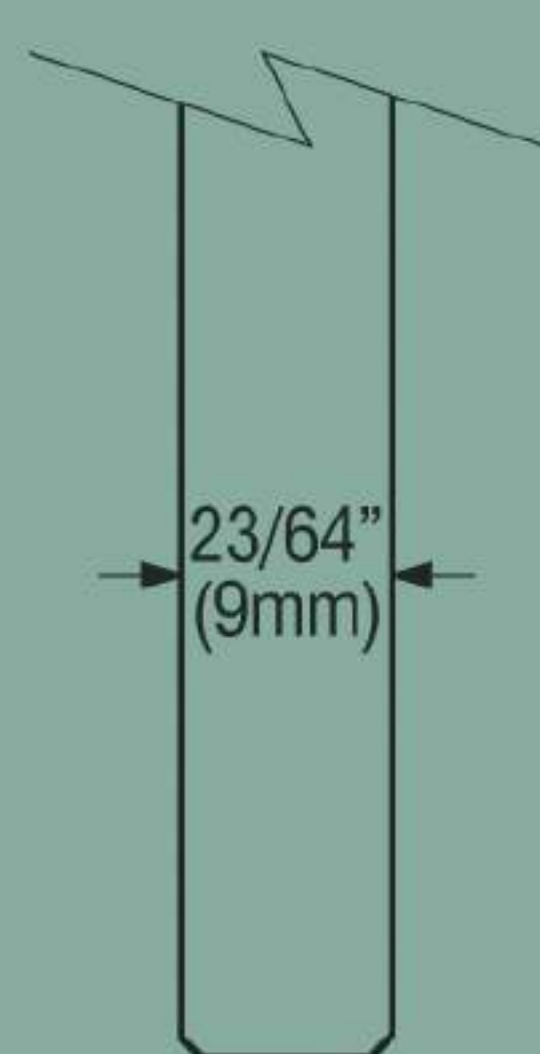

PANEL PROFILE