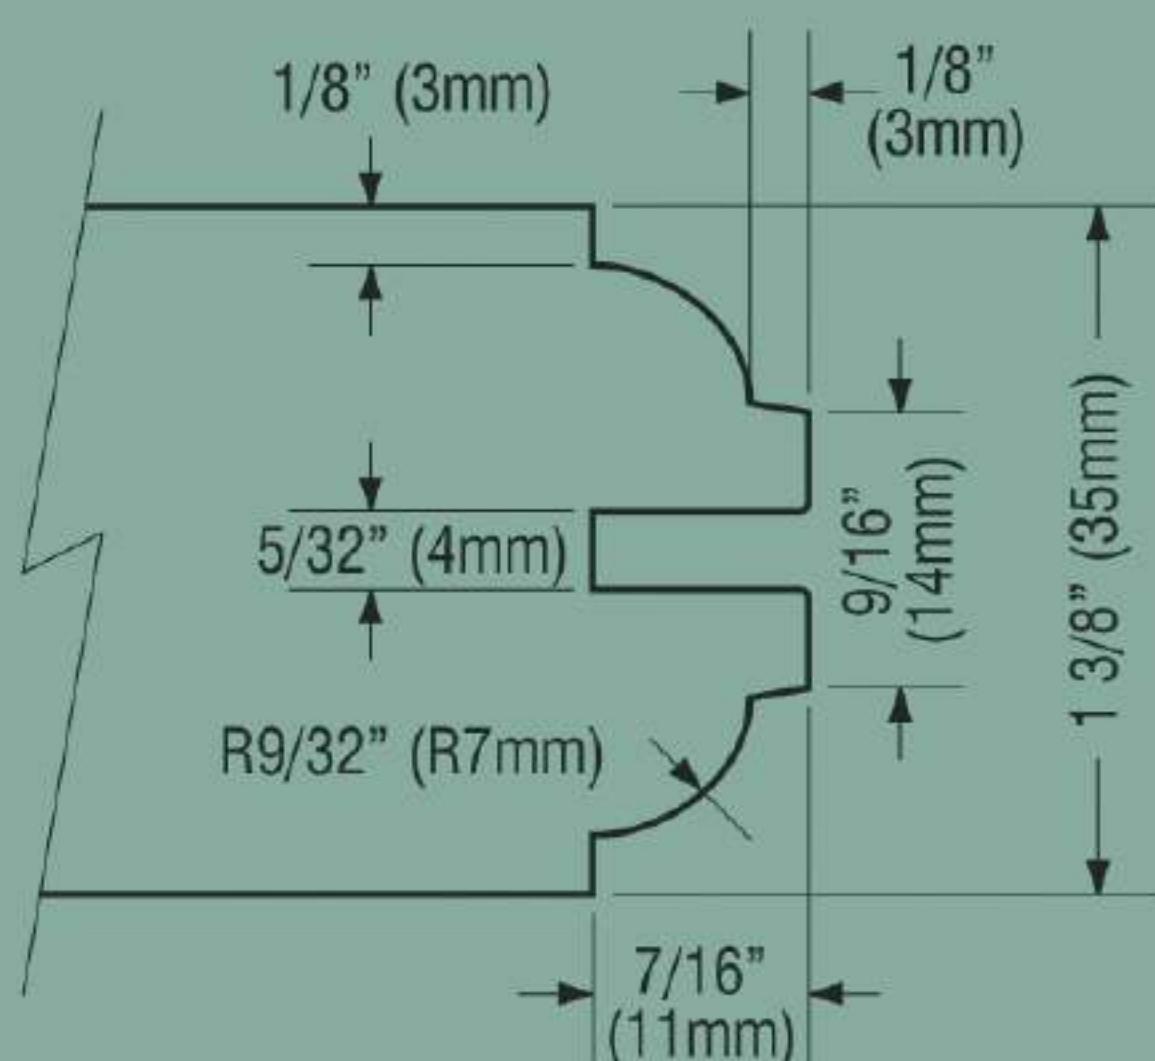

CROSS RAIL / MULLION PROFILE

STICKING PROFILE

CLEAR GLASS

FRENCH DOORS

1 Lite

1/8" Clear Glass, Primed
Available in 1/6, 2/0, 2/4, 2/6,
2/8, 3/0 x 6/8 x 1-3/8 and 2/0,
2/4, 2/6, 2/8, 3/0 x 8/0 x 1-3/8

CLEAR GLASS