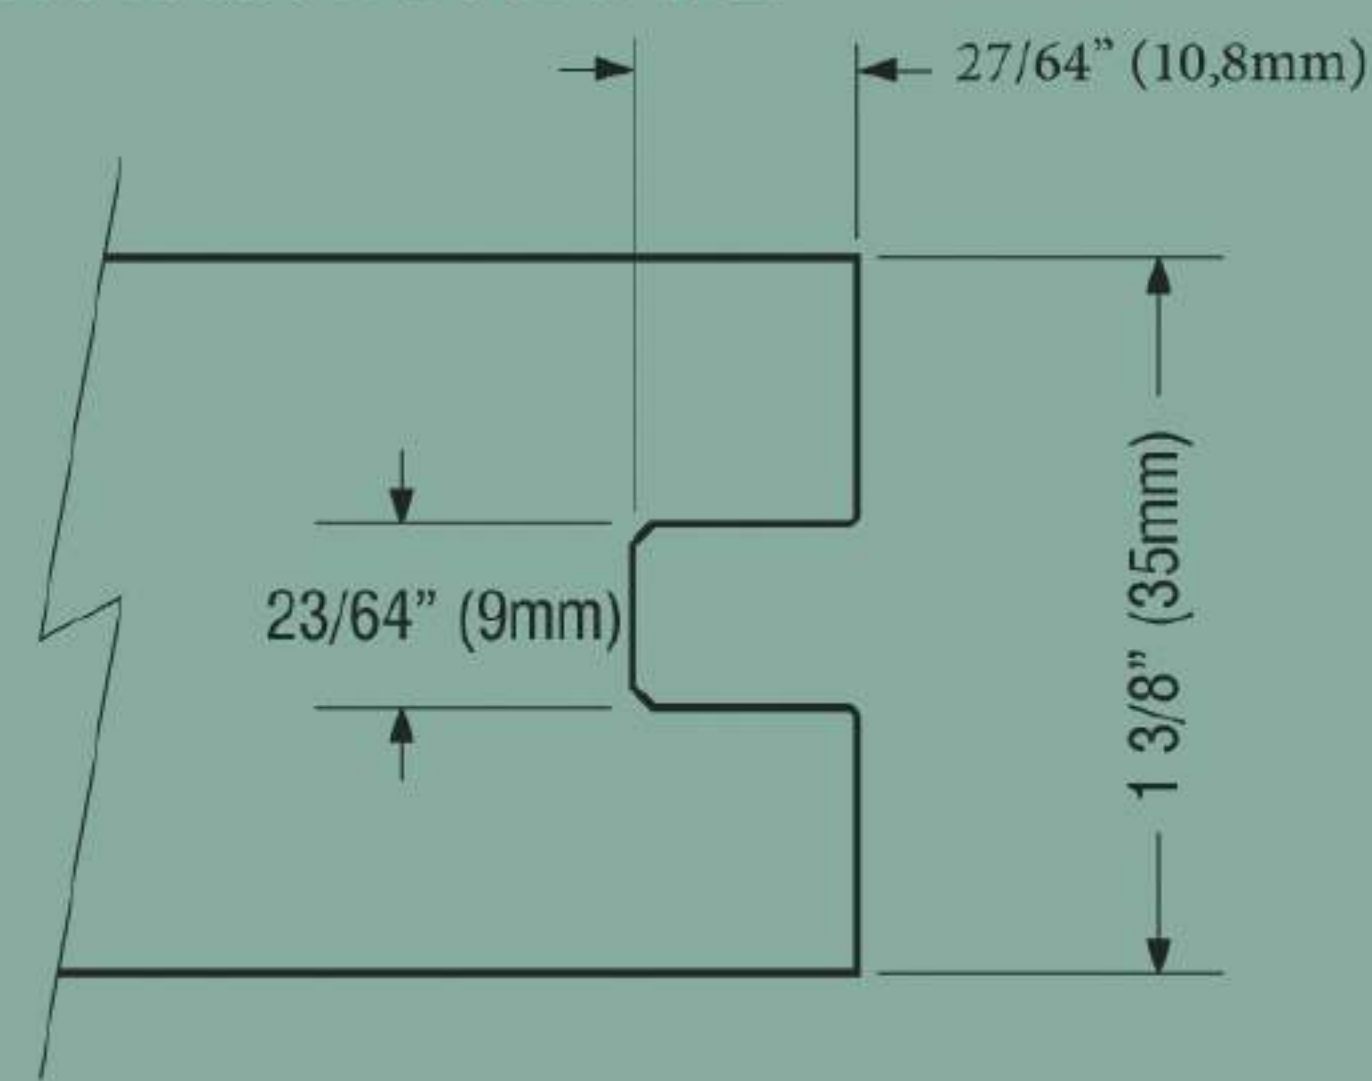

STICKING PROFILE

PANEL PROFILE

FLAT PANEL SHAKER STYLE DOORS

1 Panel